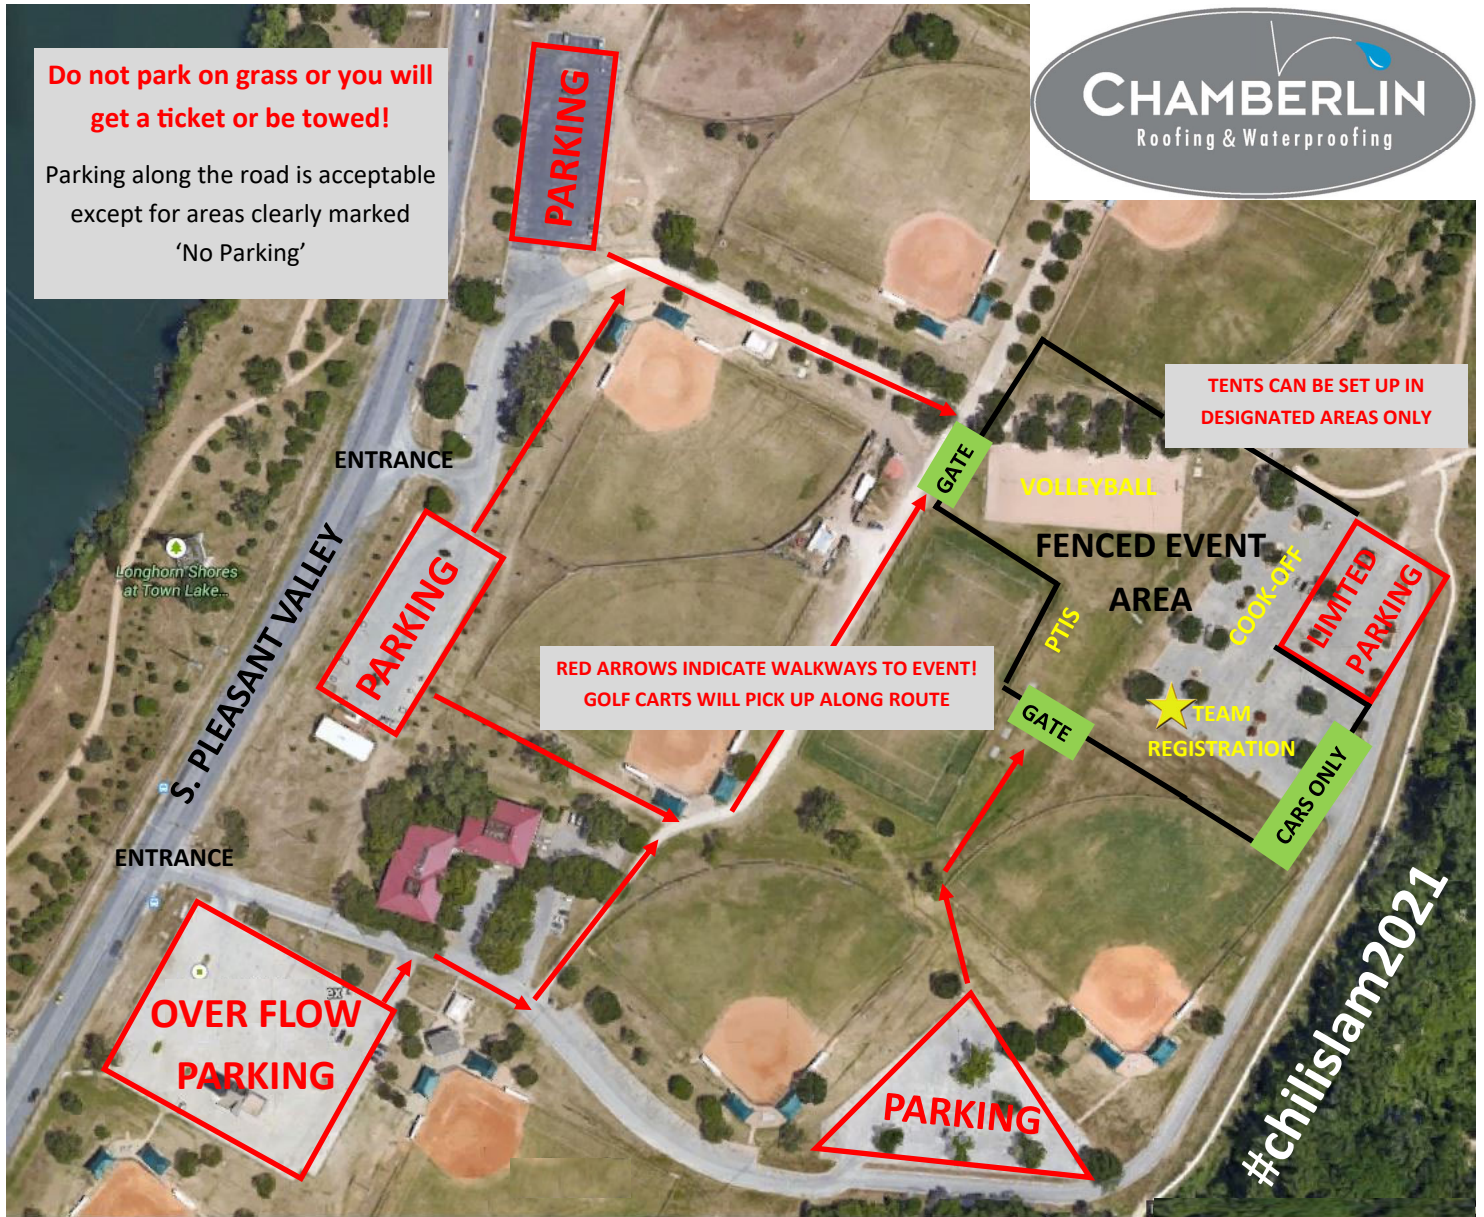

AAFAME CHILI SLAM 9/17/2021

Private Event

KREIG FIELD 517 S. PLEASANT VALLEY

EVENTS SCHEDULE 11:30AM—6PM OR FINISHED

COOK OFF TEAMS SET UP 7:30AM TO 10:30AM

ALL ATTENDEES MUST BE REGISTERED AT WWW.CHILISLAM.COM

TOP CHILI PEPPER:

Do not park on grass or you will get a ticket or be towed!

Parking along the road is acceptable except for areas clearly marked 'No Parking'

STRICTLY ENFORCED

FREE WRISTBANDS AT ENTRANCE GATE! MUST BE REGISTERED

GOLF CARTS FOR TRANSPORT

ELECTRICITY ONLY IN COOK OFF AREA (no generators!)

ONLY MUSIC ALLOWED IS BY EVENT DJ

BUY SONGS TO BENEFIT CHARITY

PLEASE SEE SECURITY IF SOMEONE NEEDS A RIDE!